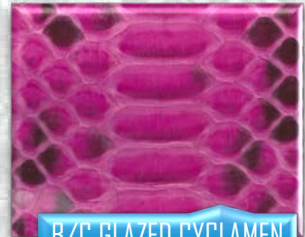

# PYTHON SNAKES SKINS

B/C GLAZED BURGUNDY

B/C GLAZED CHERRY  
RED

B/C GLAZED COGNAC

B/C GLAZED CYCLAMEN  
DIAMOND

B/C GLAZED DARK  
BROWN

B/C GLAZED ELECTRIC  
BLUE

B/C GLAZED EMERALD

B/C GLAZED GRAY

B/C GLAZED LIGHT MINT

B/C GLAZED MANDARIN

B/C GLAZED MUSTARD

B/C GLAZED BLUE ICE

B/C GLAZED OLIVE

B/C GLAZED PASTEL  
PINK

B/C GLAZED PATTE  
GREEN