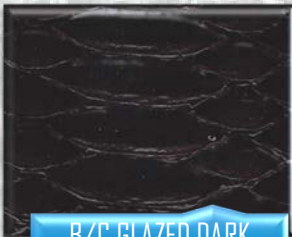

# PYTHON SNAKES SKINS

B/C GLAZED BURGUNDY

B/C GLAZED CHERRY  
RED

B/C GLAZED COGNAC

B/C GLAZED CYCLAMEN  
DIAMOND

B/C GLAZED DARK  
BROWN

B/C GLAZED ELECTRIC  
BLUE

B/C GLAZED EMERALD