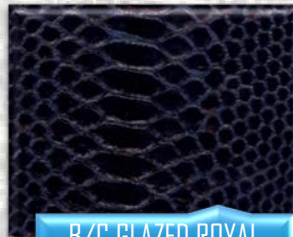

# PYTHON SNAKES SKINS

B/C GLAZED SUN

B/C GLAZED TAUPE

B/C GLAZED WHITE

B/C GLAZED BLACK

B/C GLAZED VIVID BLUE

B/C GLAZED ROYAL  
BLUE

B/C GLAZED MAGENTA

B/C GLAZED AZALEA

B/C GLAZED BUTTER  
CREAM

B/C MATTE DARK  
BROWN

B/C MATTE EGGPLANT

B/C MATTE ELECTRIC  
BLUE

B/C MATTE GRAY

B/C MATTE GREEN WITH  
LIGHT STREAK

B/C MATTE GREEN  
OMBRE